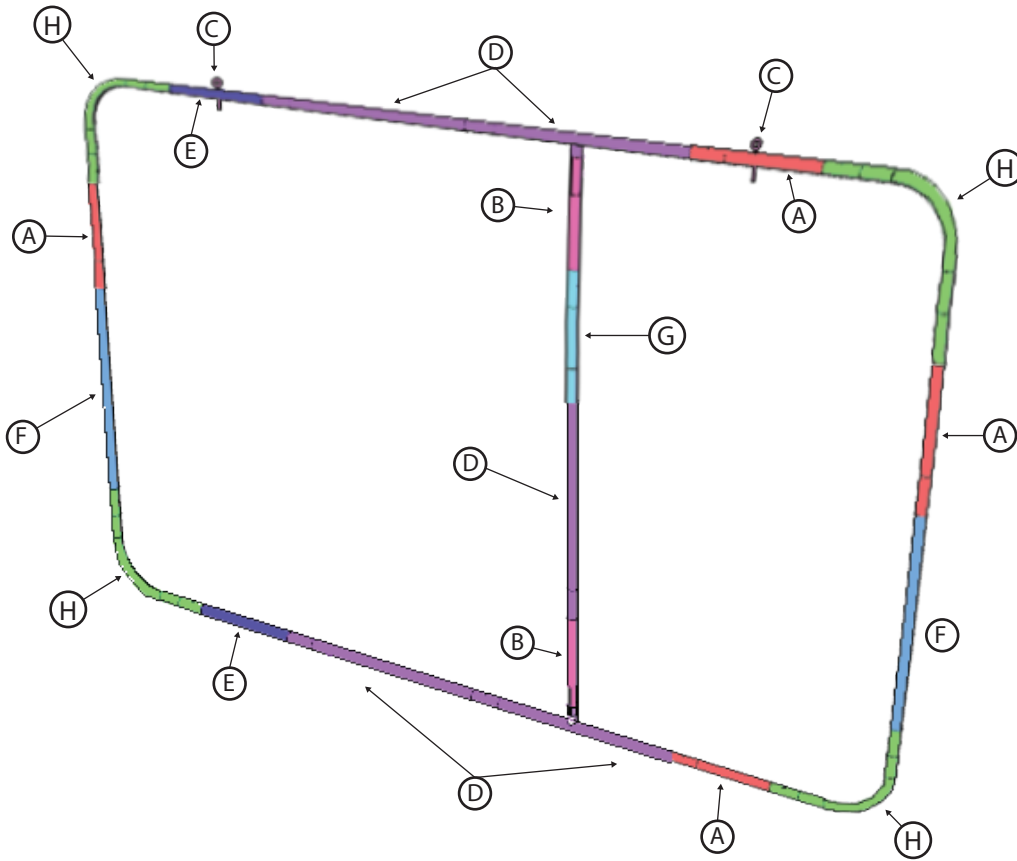

SKYBOX HANGING BANNER FLAT PANEL 8FT X 60IN

HANGING BANNERS

PRODUCT CODE: HBPANEL8x60

On Frame

OnGraphic

PARTS LIST/SET UP INSTRUCTIONS

Press button & insert swaged end into receiving end of tubing

PART NAME	LENGTH	TUBE	QTY
A 12" TUBE	36.5"	F/M	4
B 10" TUBE	15.25"	F/M	2
C HANGING PIECE	N/A	N/A	2
D 24" TUBE	27.1"	F/M	5
E 12" TUBE	18.2"	M/M	2
F 24" TUBE	30.2"	M/M	2
G 12" TUBE	12"	F/F	1
H CURVE	N/A	N/A	4

SKYBOX HANGING BANNER FLAT PANEL 8FT X 72IN

HANGING BANNERS

PRODUCT CODE: HBPANEL8x72

On Frame

OnGraphic

PARTS LIST/SET UP INSTRUCTIONS

Press button & insert swaged end into receiving end of tubing

	PART NAME	LENGTH	TUBE	QTY
A	12" TUBE	36.5"	F/M	7
B	10" TUBE	15.25"	F/M	2
C	HANGING PIECE	N/A	N/A	2
D	24" TUBE	27.1"	F/M	8
E	12" TUBE	18.2"	M/M	2
F	24" TUBE	30.2"	M/M	2
G	12" TUBE	12"	F/F	1
H	CURVE	N/A	N/A	4

SKYBOX HANGING BANNER FLAT PANEL 8FT X 84IN

HANGING BANNERS

PRODUCT CODE: HBPANEL8x84

On Frame

OnGraphic

PARTS LIST/SET UP INSTRUCTIONS

Press button & insert swaged end into receiving end of tubing

PART NAME	LENGTH	TUBE	QTY
A 12" TUBE	36.5"	F/M	4
B 10" TUBE	15.25"	F/M	2
C HANGING PIECE	N/A	N/A	2
D 24" TUBE	27.1"	F/M	10
E 12" TUBE	18.2"	M/M	2
F 24" TUBE	30.2"	M/M	2
G 12" TUBE	12"	F/F	1
H CURVE	N/A	N/A	4

PARTS LIST/SET UP INSTRUCTIONS

Press button & insert swaged end into receiving end of tubing

PART NAME	LENGTH	TUBE	QTY
A 12" TUBE	36.5"	F/M	4
B 10" TUBE	15.25"	F/M	2
C HANGING PIECE	N/A	N/A	2
D 24" TUBE	27.1"	F/M	8
E 12" TUBE	18.2"	M/M	2
F 24" TUBE	30.2"	M/M	2
G 12" TUBE	12"	F/F	1
H CURVE	N/A	N/A	4