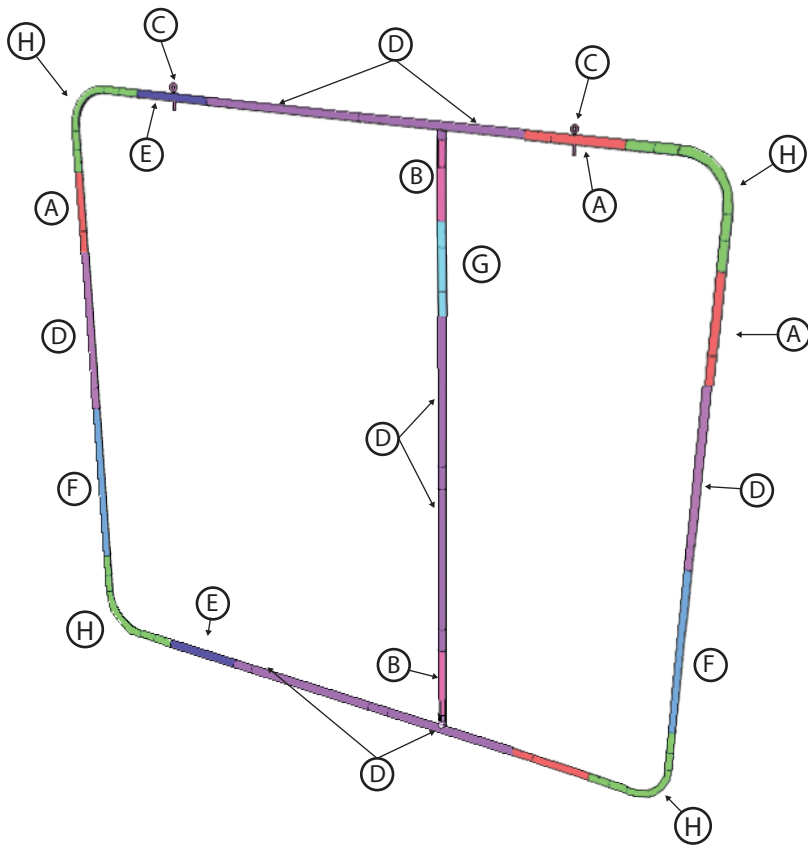

SKYBOX HANGING BANNER FLAT PANEL 8FT X 60IN

HANGING BANNERS

PRODUCT CODE: HBPANEL8x60

On Frame

OnGraphic

PARTS LIST/SET UP INSTRUCTIONS

Press button & insert swaged end into receiving end of tubing

PART NAME	LENGTH	TUBE	QTY
A 12" TUBE	36.5"	F/M	4
B 10" TUBE	15.25"	F/M	2
C HANGING PIECE	N/A	N/A	2
D 24" TUBE	27.1"	F/M	5
E 12" TUBE	18.2"	M/M	2
F 24" TUBE	30.2"	M/M	2
G 12" TUBE	12"	F/F	1
H CURVE	N/A	N/A	4

SKYBOX HANGING BANNER FLAT PANEL 8FT X 72IN

HANGING BANNERS

PRODUCT CODE: HBPANEL8x72

On Frame

OnGraphic

PARTS LIST/SET UP INSTRUCTIONS

Press button & insert swaged end into receiving end of tubing

	PART NAME	LENGTH	TUBE	QTY
A	12" TUBE	36.5"	F/M	7
B	10" TUBE	15.25"	F/M	2
C	HANGING PIECE	N/A	N/A	2
D	24" TUBE	27.1"	F/M	8
E	12" TUBE	18.2"	M/M	2
F	24" TUBE	30.2"	M/M	2
G	12" TUBE	12"	F/F	1
H	CURVE	N/A	N/A	4

SKYBOX HANGING BANNER FLAT PANEL 8FT X 84IN

HANGING BANNERS

PRODUCT CODE: HBPANEL8x84

On Frame

OnGraphic

PARTS LIST/SET UP INSTRUCTIONS

Press button & insert swaged end into receiving end of tubing

PART NAME	LENGTH	TUBE	QTY
A 12" TUBE	36.5"	F/M	4
B 10" TUBE	15.25"	F/M	2
C HANGING PIECE	N/A	N/A	2
D 24" TUBE	27.1"	F/M	10
E 12" TUBE	18.2"	M/M	2
F 24" TUBE	30.2"	M/M	2
G 12" TUBE	12"	F/F	1
H CURVE	N/A	N/A	4

PARTS LIST/SET UP INSTRUCTIONS

Press button & insert swaged end into receiving end of tubing

PART NAME	LENGTH	TUBE	QTY
A 12" TUBE	36.5"	F/M	4
B 10" TUBE	15.25"	F/M	2
C HANGING PIECE	N/A	N/A	2
D 24" TUBE	27.1"	F/M	8
E 12" TUBE	18.2"	M/M	2
F 24" TUBE	30.2"	M/M	2
G 12" TUBE	12"	F/F	1
H CURVE	N/A	N/A	4