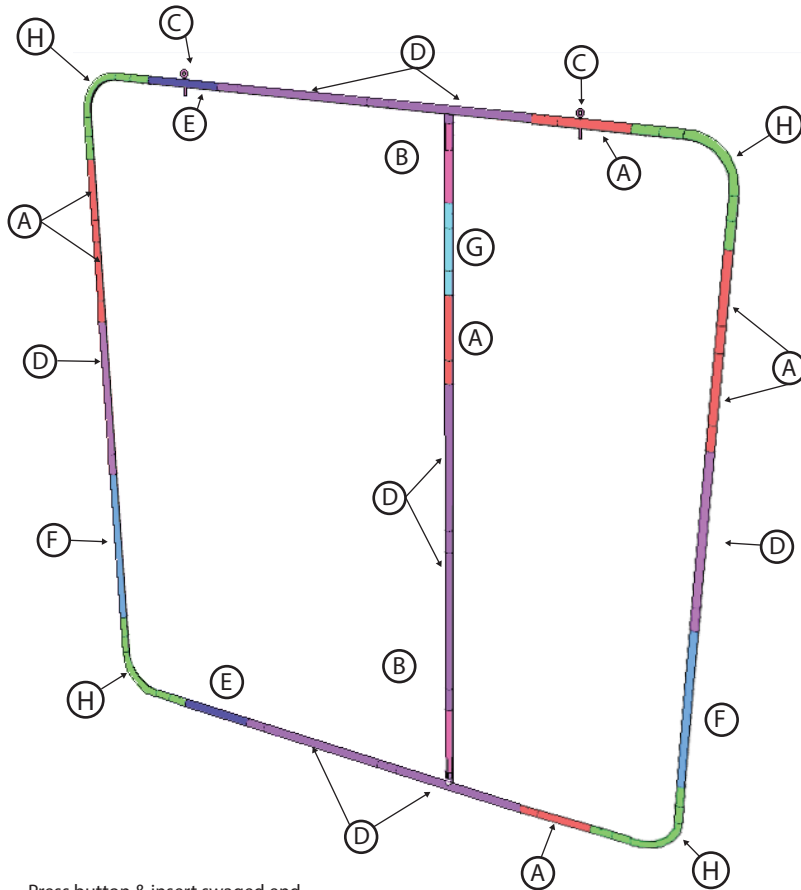

SKYBOX HANGING BANNER FLAT PANEL 8FT X 60IN

HANGING BANNERS

PRODUCT CODE: HBPANEL8x60

On Frame

OnGraphic

PARTS LIST/SET UP INSTRUCTIONS

Press button & insert swaged end into receiving end of tubing

PART NAME	LENGTH	TUBE	QTY
A 12" TUBE	36.5"	F/M	4
B 10" TUBE	15.25"	F/M	2
C HANGING PIECE	N/A	N/A	2
D 24" TUBE	27.1"	F/M	5
E 12" TUBE	18.2"	M/M	2
F 24" TUBE	30.2"	M/M	2
G 12" TUBE	12"	F/F	1
H CURVE	N/A	N/A	4

SKYBOX HANGING BANNER FLAT PANEL 8FT X 72IN

HANGING BANNERS

PRODUCT CODE: HBPANEL8x72

On Frame

OnGraphic

PARTS LIST/SET UP INSTRUCTIONS

Press button & insert swaged end into receiving end of tubing

	PART NAME	LENGTH	TUBE	QTY
A	12" TUBE	36.5"	F/M	7
B	10" TUBE	15.25"	F/M	2
C	HANGING PIECE	N/A	N/A	2
D	24" TUBE	27.1"	F/M	8
E	12" TUBE	18.2"	M/M	2
F	24" TUBE	30.2"	M/M	2
G	12" TUBE	12"	F/F	1
H	CURVE	N/A	N/A	4

SKYBOX HANGING BANNER FLAT PANEL 8FT X 84IN

HANGING BANNERS

PRODUCT CODE: HBPANEL8x84

On Frame

OnGraphic

PARTS LIST/SET UP INSTRUCTIONS

Press button & insert swaged end into receiving end of tubing

PART NAME	LENGTH	TUBE	QTY
A 12" TUBE	36.5"	F/M	4
B 10" TUBE	15.25"	F/M	2
C HANGING PIECE	N/A	N/A	2
D 24" TUBE	27.1"	F/M	10
E 12" TUBE	18.2"	M/M	2
F 24" TUBE	30.2"	M/M	2
G 12" TUBE	12"	F/F	1
H CURVE	N/A	N/A	4

PARTS LIST/SET UP INSTRUCTIONS

Press button & insert swaged end into receiving end of tubing

PART NAME	LENGTH	TUBE	QTY
A 12" TUBE	36.5"	F/M	4
B 10" TUBE	15.25"	F/M	2
C HANGING PIECE	N/A	N/A	2
D 24" TUBE	27.1"	F/M	8
E 12" TUBE	18.2"	M/M	2
F 24" TUBE	30.2"	M/M	2
G 12" TUBE	12"	F/F	1
H CURVE	N/A	N/A	4