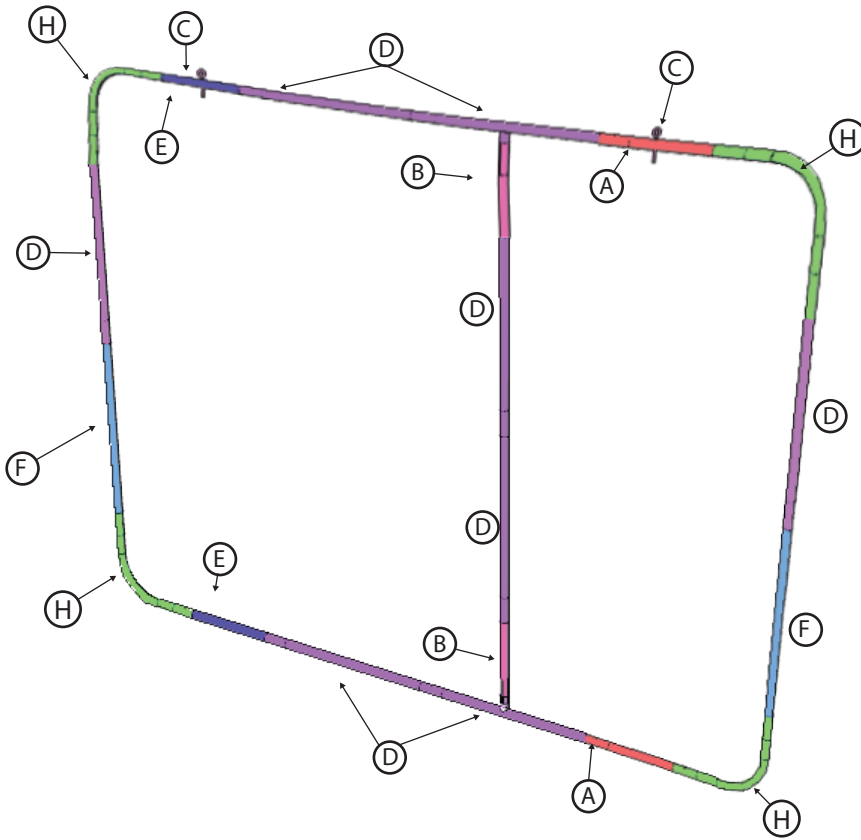

SKYBOX HANGING BANNER FLAT PANEL 8FT X 60IN

HANGING BANNERS

PRODUCT CODE: HBPANEL8x60

On Frame

OnGraphic

PARTS LIST/SET UP INSTRUCTIONS

Press button & insert swaged end into receiving end of tubing

PART NAME	LENGTH	TUBE	QTY
A 12" TUBE	36.5"	F/M	4
B 10" TUBE	15.25"	F/M	2
C HANGING PIECE	N/A	N/A	2
D 24" TUBE	27.1"	F/M	5
E 12" TUBE	18.2"	M/M	2
F 24" TUBE	30.2"	M/M	2
G 12" TUBE	12"	F/F	1
H CURVE	N/A	N/A	4

SKYBOX HANGING BANNER FLAT PANEL 8FT X 72IN

HANGING BANNERS

PRODUCT CODE: HBPANEL8x72

On Frame

OnGraphic

PARTS LIST/SET UP INSTRUCTIONS

Press button & insert swaged end into receiving end of tubing

	PART NAME	LENGTH	TUBE	QTY
A	12" TUBE	36.5"	F/M	7
B	10" TUBE	15.25"	F/M	2
C	HANGING PIECE	N/A	N/A	2
D	24" TUBE	27.1"	F/M	8
E	12" TUBE	18.2"	M/M	2
F	24" TUBE	30.2"	M/M	2
G	12" TUBE	12"	F/F	1
H	CURVE	N/A	N/A	4

SKYBOX HANGING BANNER FLAT PANEL 8FT X 84IN

HANGING BANNERS

PRODUCT CODE: HBPANEL8x84

On Frame

OnGraphic

PARTS LIST/SET UP INSTRUCTIONS

Press button & insert swaged end into receiving end of tubing

PART NAME	LENGTH	TUBE	QTY
A 12" TUBE	36.5"	F/M	4
B 10" TUBE	15.25"	F/M	2
C HANGING PIECE	N/A	N/A	2
D 24" TUBE	27.1"	F/M	10
E 12" TUBE	18.2"	M/M	2
F 24" TUBE	30.2"	M/M	2
G 12" TUBE	12"	F/F	1
H CURVE	N/A	N/A	4

PARTS LIST/SET UP INSTRUCTIONS

Press button & insert swaged end into receiving end of tubing

PART NAME	LENGTH	TUBE	QTY
A 12" TUBE	36.5"	F/M	4
B 10" TUBE	15.25"	F/M	2
C HANGING PIECE	N/A	N/A	2
D 24" TUBE	27.1"	F/M	8
E 12" TUBE	18.2"	M/M	2
F 24" TUBE	30.2"	M/M	2
G 12" TUBE	12"	F/F	1
H CURVE	N/A	N/A	4